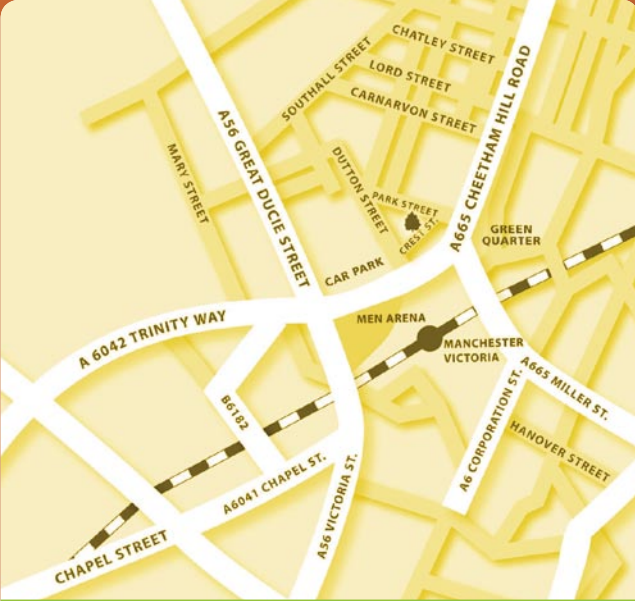

Visit Our Showroom

Our showroom is conveniently located in Manchester city centre. Opening times: Monday to Thursday, 9:30am - 4:00pm; Sunday 11:00am - 4:00pm. Please phone, or email us for alternative times, or to book an appointment.

Visit Our Online Shop
www.second2nature.co.uk

SECOND2NATURE, 7 PARK STREET, MANCHESTER M3 1EU
Phone: 0161 833 2612 · Fax: 0161 833 2613 · Email: info@second2nature.co.uk